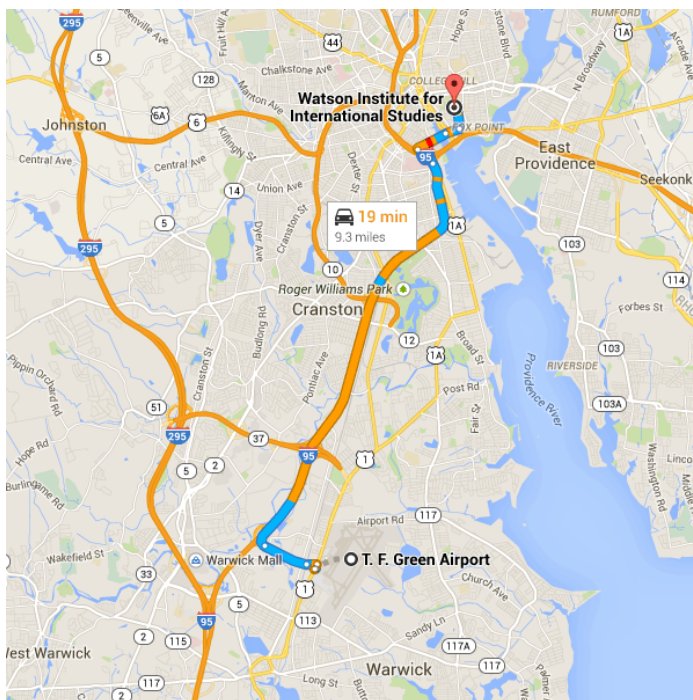

### Directions from T. F. Green Airport to Watson Institute for International Studies

#### Get on T.F. Green Airport Connector Rd

0.3 mi / 1 min

- ↑ 1. Head southwest toward Post Rd  
154 ft
- ↘ 2. Turn right onto Post Rd  
446 ft
- ↙ 3. Turn left onto the ramp to I-95  
0.2 mi

Take I-95 N to Point St in Providence. Take exit 20 from I-95 N

7.9 mi / 8 min

- ↑ 4. Continue onto T.F. Green Airport Connector Rd  
0.7 mi
- ↘ 5. Take the exit onto I-95 N toward Providence  
6.8 mi
- ↘ 6. Take exit 20 for Point St  
0.3 mi

Continue on Point St. Take Brook St to Thayer St

- \_\_\_\_\_ 1.1 mi / 4 min
  - ↘ 7. Sharp right onto Point St  
0.5 mi
  - ↑ 8. Continue onto Wickenden St  
0.2 mi
  - ↙ 9. Turn left onto Brook St  
0.3 mi
  - ↙ 10. Turn left onto Charlesfield St  
354 ft
  - ↘ 11. Turn right onto Thayer St  
151 ft
- i* Destination will be on the right