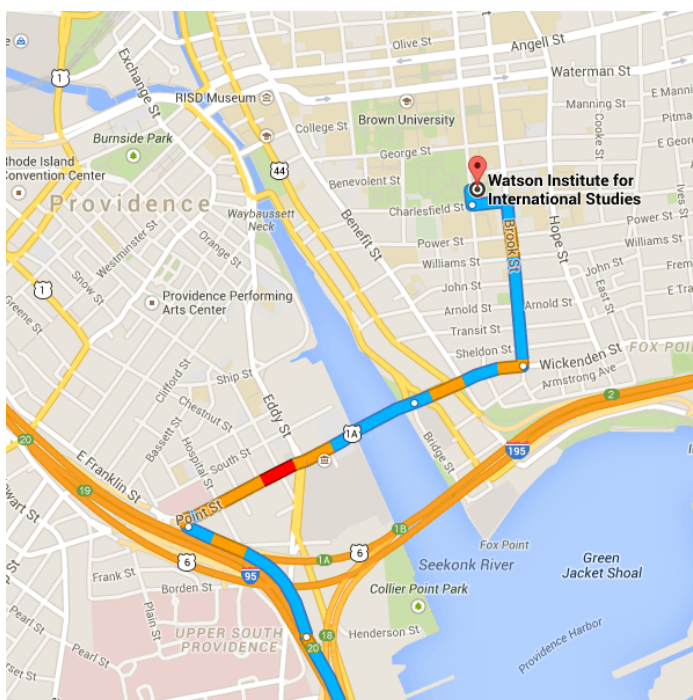

#### o T. F. Green Airport

2000 Post Road, Warwick, RI 02886

#### Get on T.F. Green Airport Connector Rd

0.3 mi / 1 min

- ↑ 1. Head southwest toward Post Rd  
154 ft
- ↘ 2. Turn right onto Post Rd  
446 ft
- ↙ 3. Turn left onto the ramp to I-95  
0.2 mi

Take I-95 N to Point St in Providence. Take exit 20 from I-95 N

7.9 mi / 8 min

- ↑ 4. Continue onto T.F. Green Airport Connector Rd  
0.7 mi
- ↘ 5. Take the exit onto I-95 N toward Providence  
6.8 mi
- ↘ 6. Take exit 20 for Point St  
0.3 mi

Continue on Point St. Take Brook St to Thayer St

- \_\_\_\_\_ 1.1 mi / 4 min
  - ↘ 7. Sharp right onto Point St  
0.5 mi
  - ↑ 8. Continue onto Wickenden St  
0.2 mi
  - ↙ 9. Turn left onto Brook St  
0.3 mi
  - ↙ 10. Turn left onto Charlesfield St  
354 ft
  - ↘ 11. Turn right onto Thayer St  
151 ft
- i* Destination will be on the right