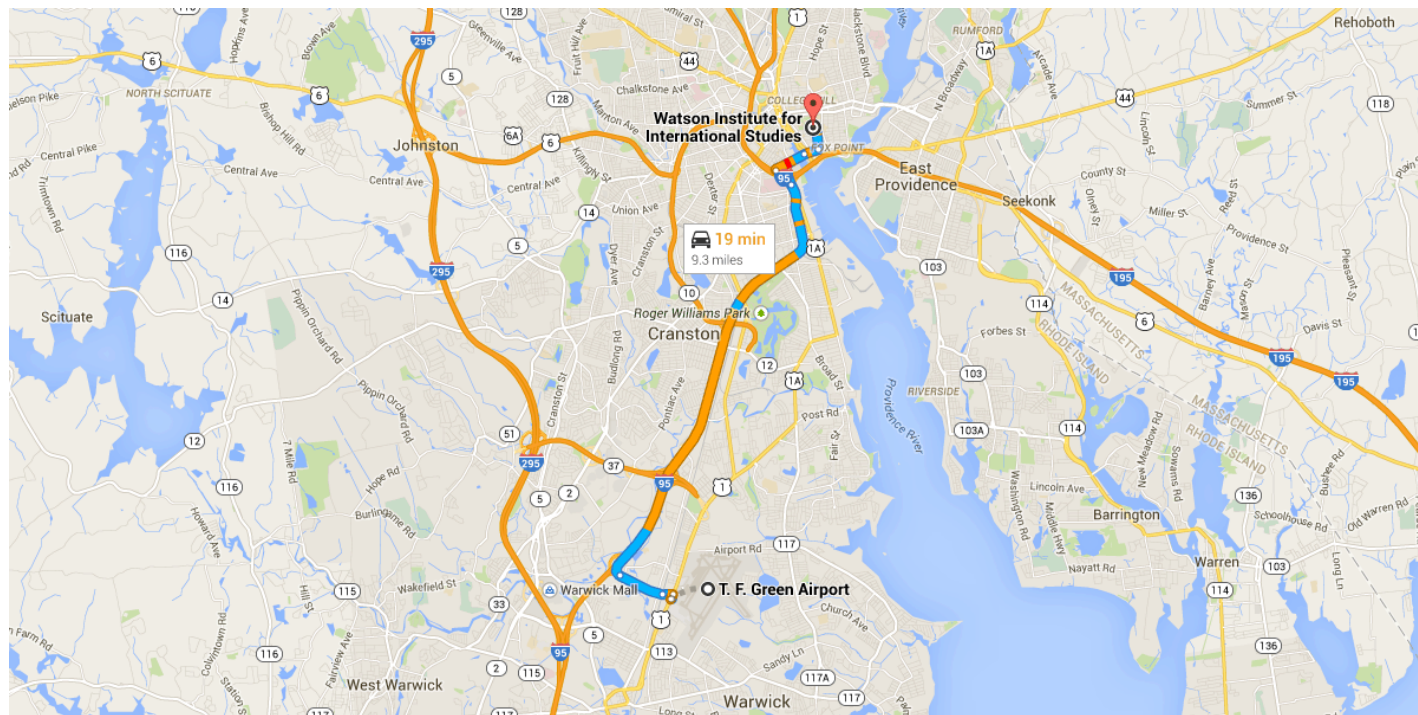

### Directions from T. F. Green Airport to Watson Institute for International Studies

#### Get on T.F. Green Airport Connector Rd

0.3 mi / 1 min

- ↑ 1. Head southwest toward Post Rd  
154 ft
- ↘ 2. Turn right onto Post Rd  
446 ft
- ↙ 3. Turn left onto the ramp to I-95  
0.2 mi

Take I-95 N to Point St in Providence. Take exit 20 from I-95 N

7.9 mi / 8 min

- ↑ 4. Continue onto T.F. Green Airport Connector Rd  
0.7 mi
- ↘ 5. Take the exit onto I-95 N toward Providence  
6.8 mi
- ↘ 6. Take exit 20 for Point St  
0.3 mi

Continue on Point St. Take Brook St to Thayer St

- \_\_\_\_\_ 1.1 mi / 4 min
  - ↘ 7. Sharp right onto Point St  
0.5 mi
  - ↑ 8. Continue onto Wickenden St  
0.2 mi
  - ↙ 9. Turn left onto Brook St  
0.3 mi
  - ↙ 10. Turn left onto Charlesfield St  
354 ft
  - ↘ 11. Turn right onto Thayer St  
151 ft
- i* Destination will be on the right