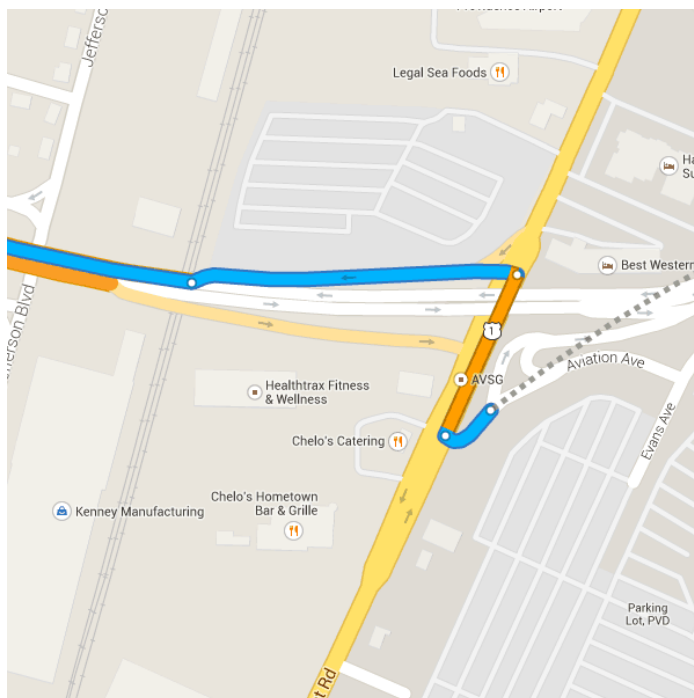

### Directions from T. F. Green Airport to Watson Institute for International Studies

#### Get on T.F. Green Airport Connector Rd

0.3 mi / 1 min

- ↑ 1. Head southwest toward Post Rd  
154 ft
- ↘ 2. Turn right onto Post Rd  
446 ft
- ↙ 3. Turn left onto the ramp to I-95  
0.2 mi

Take I-95 N to Point St in Providence. Take exit 20 from I-95 N

7.9 mi / 8 min

- ↑ 4. Continue onto T.F. Green Airport Connector Rd  
0.7 mi
- ↘ 5. Take the exit onto I-95 N toward Providence  
6.8 mi
- ↘ 6. Take exit 20 for Point St  
0.3 mi

Continue on Point St. Take Brook St to Thayer St

- \_\_\_\_\_ 1.1 mi / 4 min
  - ↘ 7. Sharp right onto Point St  
0.5 mi
  - ↑ 8. Continue onto Wickenden St  
0.2 mi
  - ↙ 9. Turn left onto Brook St  
0.3 mi
  - ↙ 10. Turn left onto Charlesfield St  
354 ft
  - ↘ 11. Turn right onto Thayer St  
151 ft
- i* Destination will be on the right