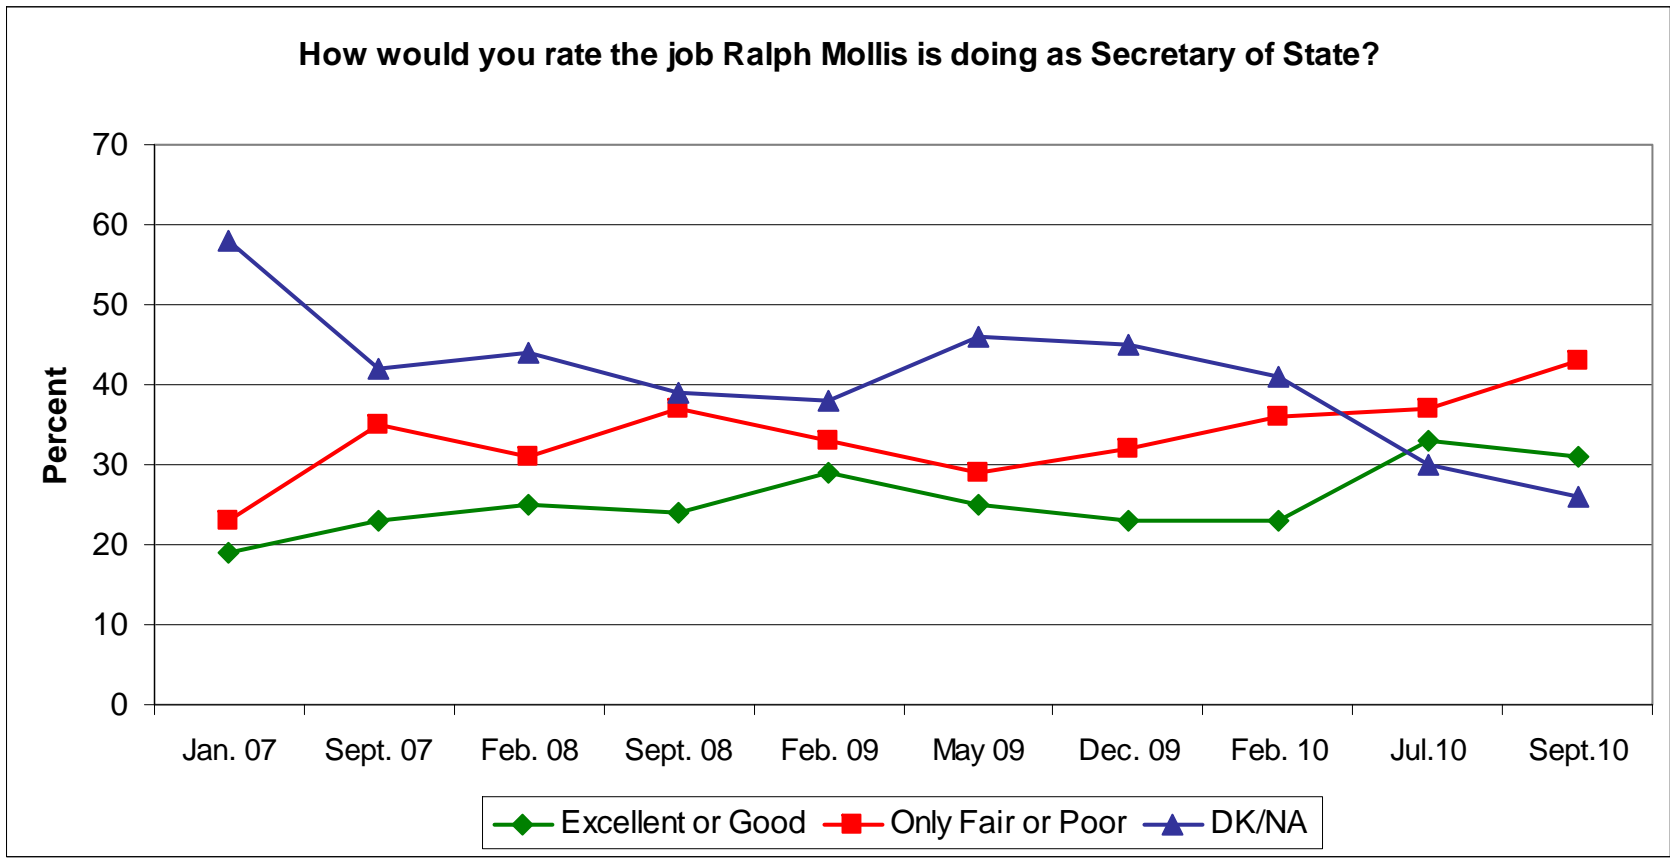

### How would you rate the job Ralph Mollis is doing as Secretary of State?

Excellent or Good	19	23	25	24	29	25	23	23	33	31
Only Fair or Poor	23	35	31	37	33	29	32	36	37	43
DK/NA	58	42	44	39	38	46	45	41	30	26
	<b>Jan.</b>	<b>Sept.</b>	<b>Feb.</b>	<b>Sept.</b>	<b>Feb.</b>	<b>May</b>	<b>Dec.</b>	<b>Feb.</b>	<b>Jul.</b>	<b>Sept.</b>
	<b>07</b>	<b>07</b>	<b>08</b>	<b>08</b>	<b>09</b>	<b>09</b>	<b>09</b>	<b>10</b>	<b>10</b>	<b>10</b>