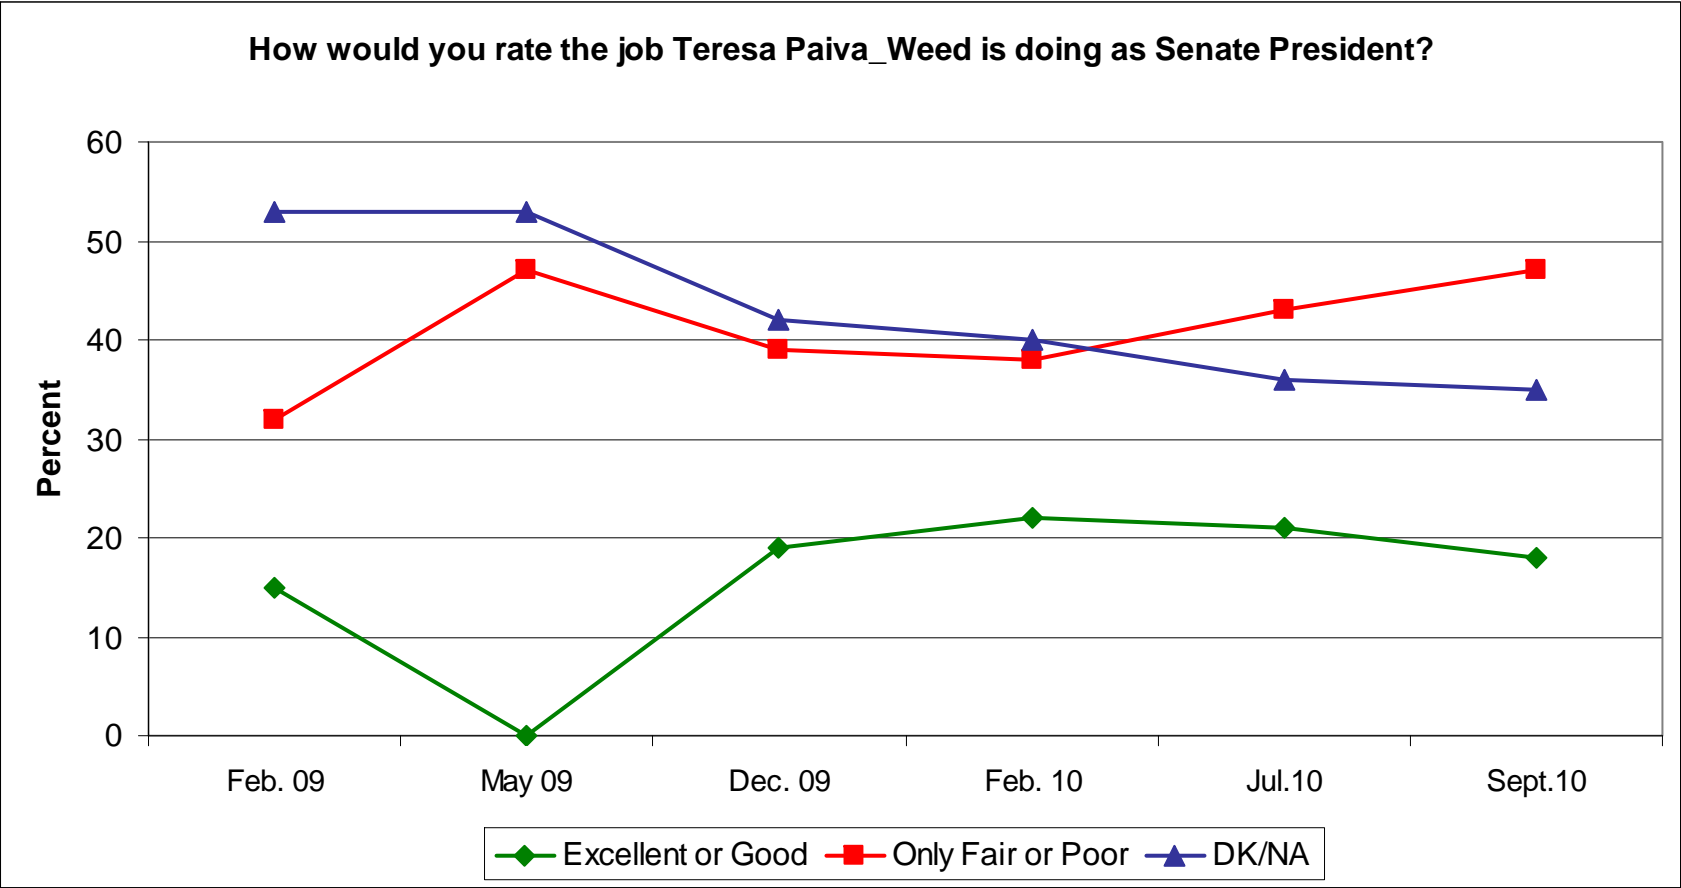

How would you rate the job Teresa Paiva_Weed is doing as Senate President?

Excellent or Good	15	0	19	22	21	18
Only Fair or Poor	32	47	39	38	43	47
DK/NA	53	53	42	40	36	35
	Feb. 09	May 09	Dec. 09	Feb. 10	Jul. 10	Sept. 10