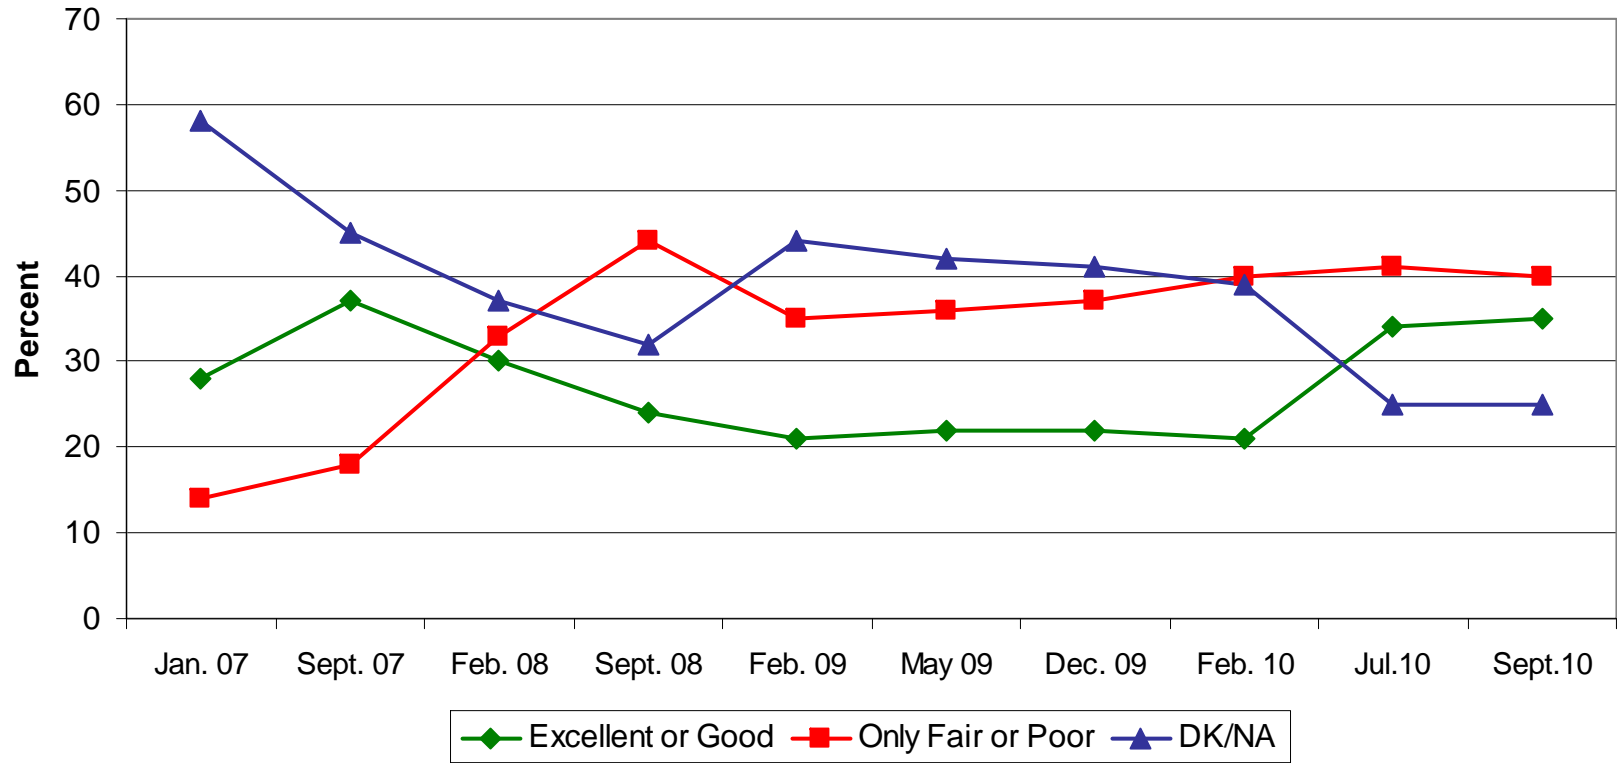

How would you rate the job Elizabeth Roberts is doing as Lieutenant Governor?

| | | | | | | | | | | |
|-------------------|----------------|-----------------|----------------|-----------------|----------------|---------------|----------------|----------------|----------------|-----------------|
| Excellent or Good | 28 | 37 | 30 | 24 | 21 | 22 | 22 | 21 | 34 | 35 |
| Only Fair or Poor | 14 | 18 | 33 | 44 | 35 | 36 | 37 | 40 | 41 | 40 |
| DK/NA | 58 | 45 | 37 | 32 | 44 | 42 | 41 | 39 | 25 | 25 |
| | Jan. 07 | Sept. 07 | Feb. 08 | Sept. 08 | Feb. 09 | May 09 | Dec. 09 | Feb. 10 | Jul. 10 | Sept. 10 |