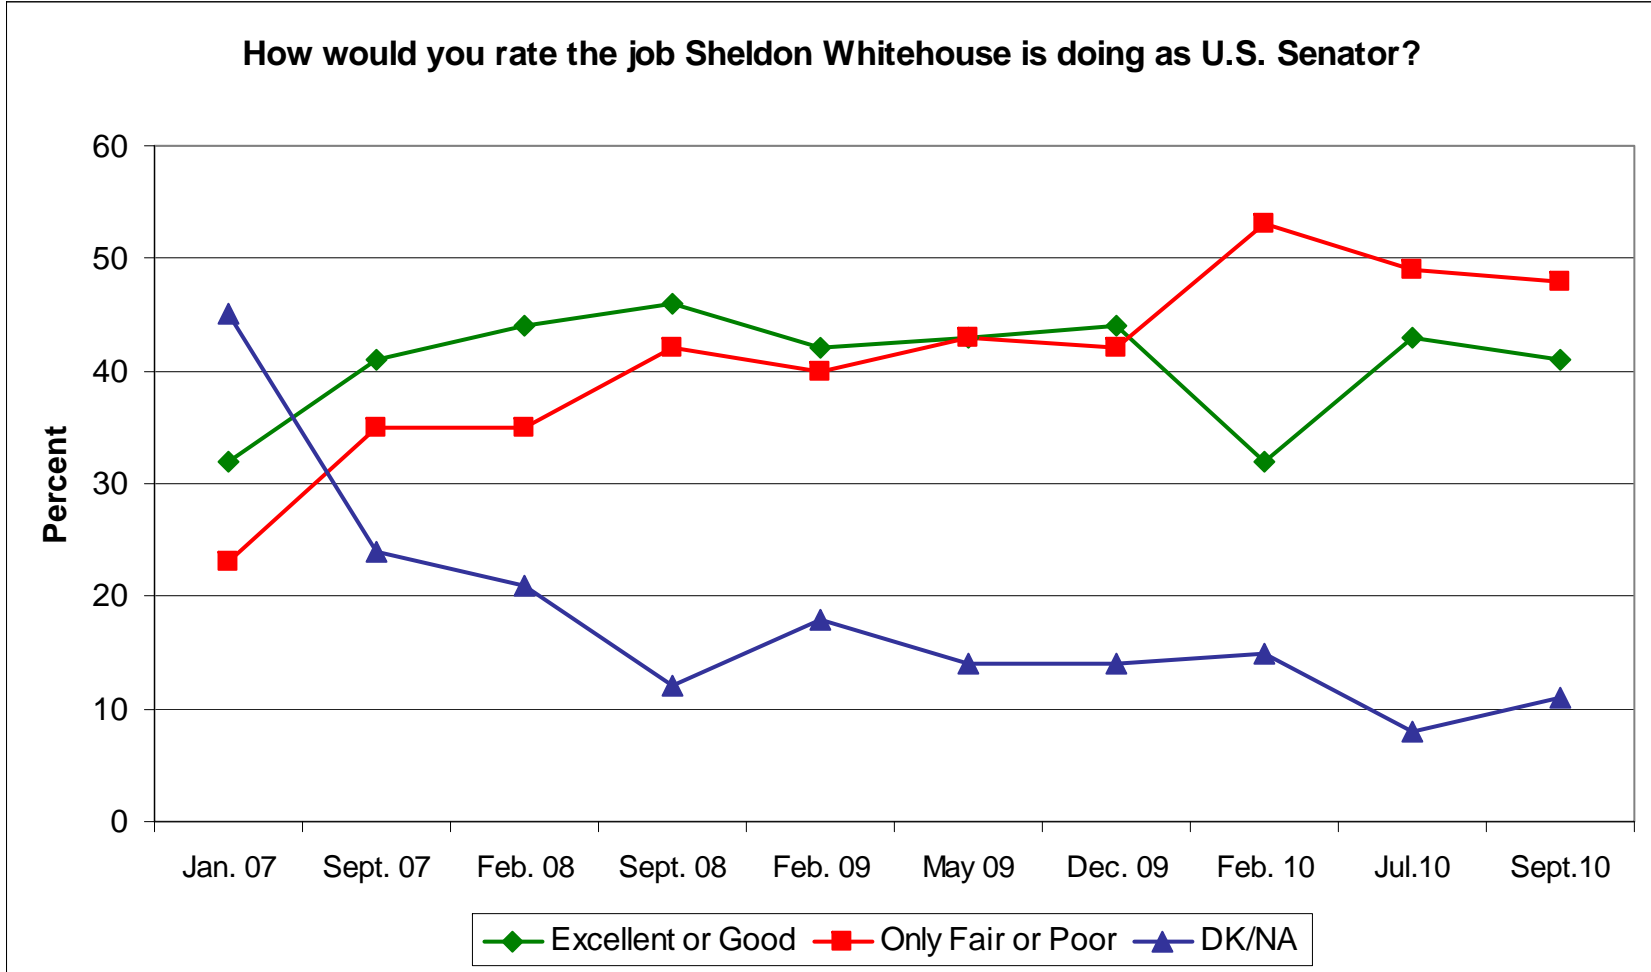

How would you rate the job Sheldon Whitehouse is doing as U.S. Senator?

Excellent or Good	32	41	44	46	42	43	44	32	43	41
Only Fair or Poor	23	35	35	42	40	43	42	53	49	48
DK/NA	45	24	21	12	18	14	14	15	8	11
	Jan. 07	Sept. 07	Feb. 08	Sept. 08	Feb. 09	May 09	Dec. 09	Feb. 10	Jul. 10	Sept. 10