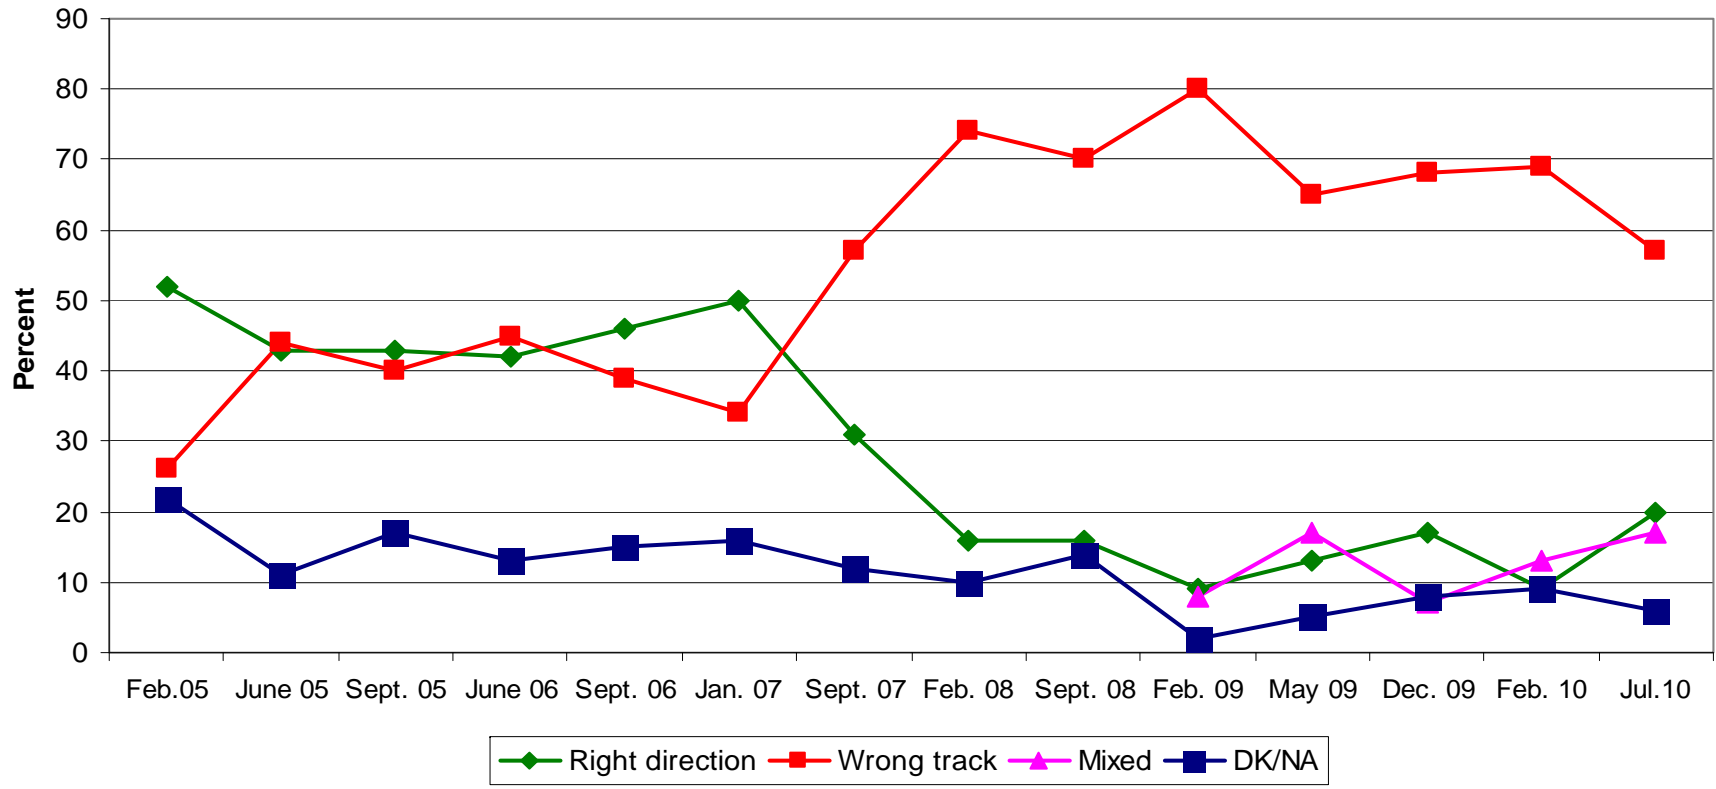

**Generally speaking, would you say things in Rhode Island are going in the right direction, or have they gotten off on the wrong track?**

Right direction	52	43	43	42	46	50	31	16	16	9	13	17	9	20
Wrong track	26	44	40	45	39	34	57	74	70	80	65	68	69	57
Mixed										8	17	7	13	17
DK/NA	22	11	17	13	15	16	12	10	14	2	5	8	9	6
	<b>Feb. 05</b>	<b>June 05</b>	<b>Sept. 05</b>	<b>June 06</b>	<b>Sept. 06</b>	<b>Jan. 07</b>	<b>Sept. 07</b>	<b>Feb. 08</b>	<b>Sept. 08</b>	<b>Feb. 09</b>	<b>May 09</b>	<b>Dec. 09</b>	<b>Feb. 10</b>	<b>Jul. 10</b>