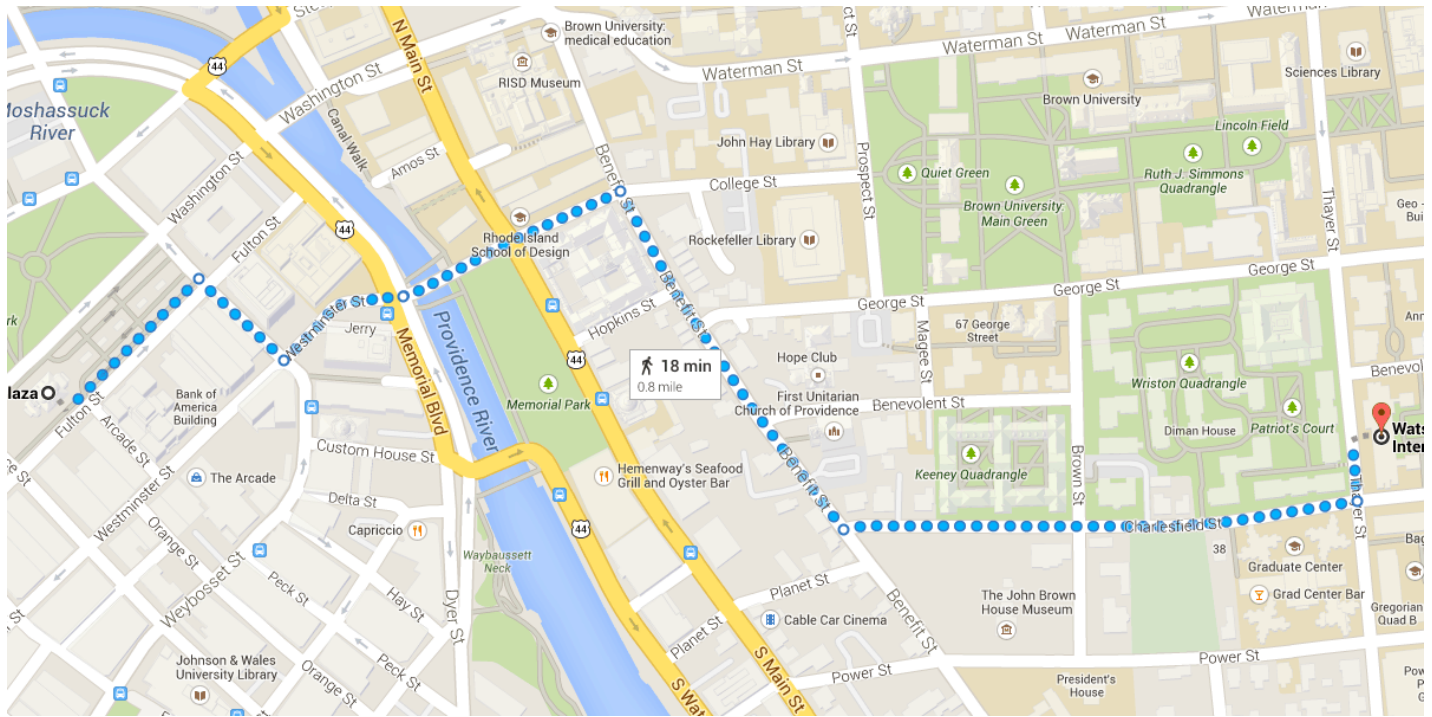

Walk 0.8 mile, 18 min

Directions from 50 Kennedy Plaza to Watson Institute for International Studies

o 50 Kennedy Plaza
Providence, RI 02903

Use caution - may involve errors or sections not suited for walking

- ↑ 1. Head northeast toward Exchange St
_____ 463 ft
 - ↘ 2. Turn right onto Exchange St
_____ 292 ft
 - ↙ 3. Turn left onto Westminister St
_____ 354 ft
 - ↑ 4. Continue onto College St
_____ 0.1 mi
 - ↘ 5. Turn right onto Benefit St
_____ 0.2 mi
 - ↙ 6. Turn left onto Charlesfield St
_____ 0.2 mi
 - ↙ 7. Turn left onto Thayer St
_____ 151 ft
- i** Destination will be on the right

📍 Watson Institute for International Studies

111 Thayer Street, Providence, RI 02912

These directions are for planning purposes only. You may find that construction projects, traffic, weather, or other events may cause conditions to differ from the map results, and you should plan your route accordingly. You must obey all signs or notices regarding your route.