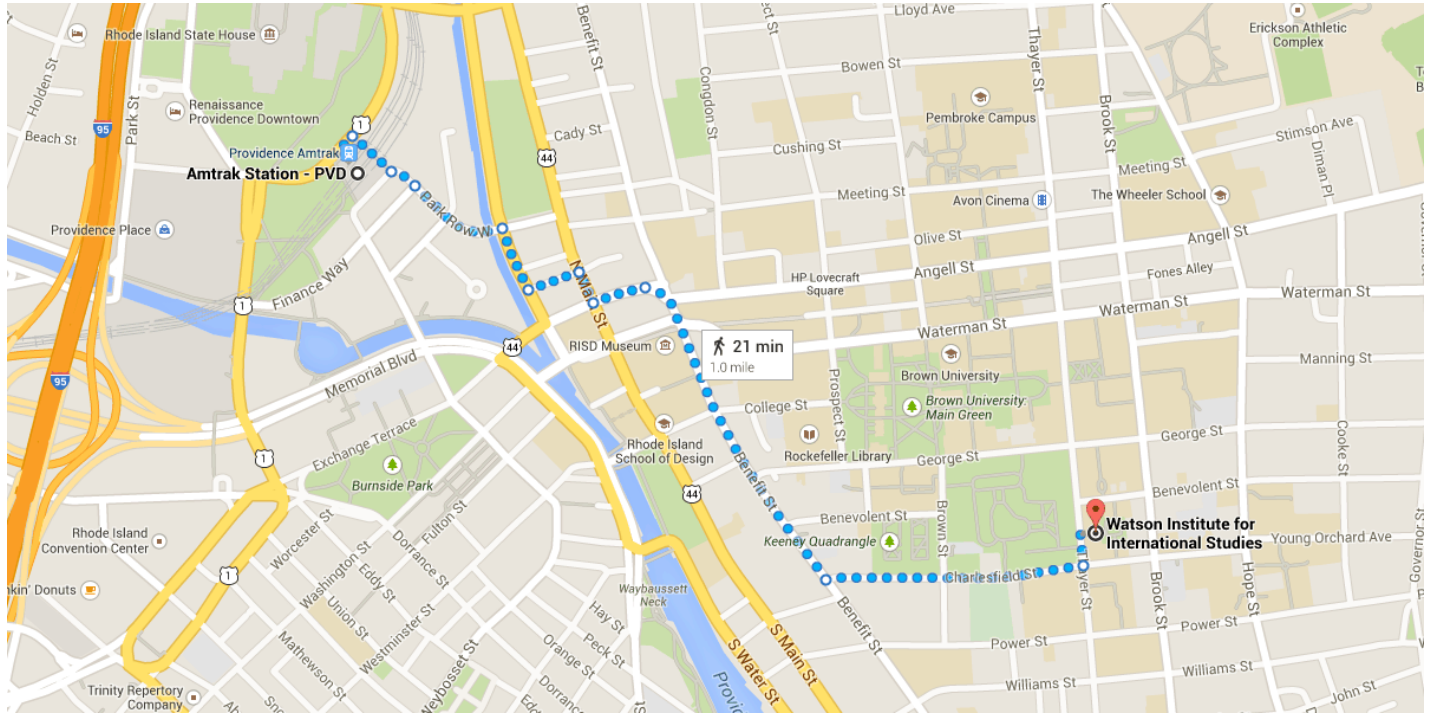

Walk 1.0 mile, 21 min

Directions from Amtrak Station - PVD to Watson Institute for International Studies

○ Amtrak Station - PVD

100 Gaspee Street, Providence, RI 02903

Use caution - may involve errors or sections not suited for walking

- 1. Head northeast on Gaspee St 118 ft
- 2. Turn right toward Railroad St 262 ft
- 3. Slight left onto Railroad St 144 ft
- 4. Continue straight onto Park Row W 0.1 mi
- 5. Turn right onto Canal St 328 ft
- 6. Turn left toward N Main St 266 ft
- 7. Turn right onto N Main St 167 ft

- 8. Turn **left** onto **Thomas St**
 _____ 269 ft
- 9. Turn **right** onto **Benefit St**
 _____ 0.3 mi
- 10. Turn **left** onto **Charlesfield St**
 _____ 0.2 mi
- 11. Turn **left** onto **Thayer St**

 Destination will be on the right
_____ 151 ft

Watson Institute for International Studies

111 Thayer Street, Providence, RI 02912

These directions are for planning purposes only. You may find that construction projects, traffic, weather, or other events may cause conditions to differ from the map results, and you should plan your route accordingly. You must obey all signs or notices regarding your route.